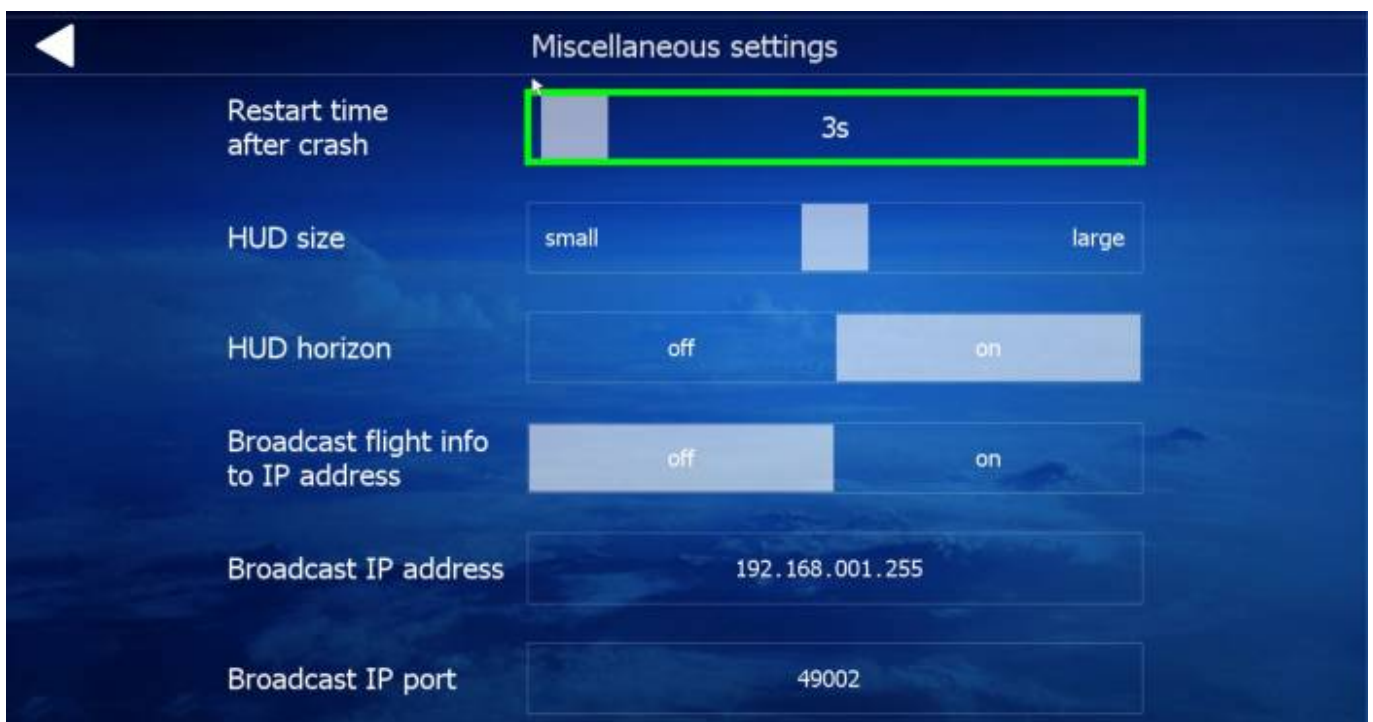

Miscellaneous Settings

Miscellaneous Settings allows for you to make adjustments to secondary in-game features.

Restart Time After Crash - Real pilots don't crash aircraft, right?? Well, if you happen to crash your aircraft in Aerofly FS 2, this setting allows for you to adjust the time (in seconds) it takes before Aerofly FS 2 restarts your session following a crash.

HUD Size - If you have HUD activated, this setting allows for you to adjust the size of the HUD on the screen.

HUD Horizon - This setting toggles Off/On an additional horizon shown on the HUD

From:
<https://www.aerofly.com/dokuwiki/> - Aerofly FS Wiki